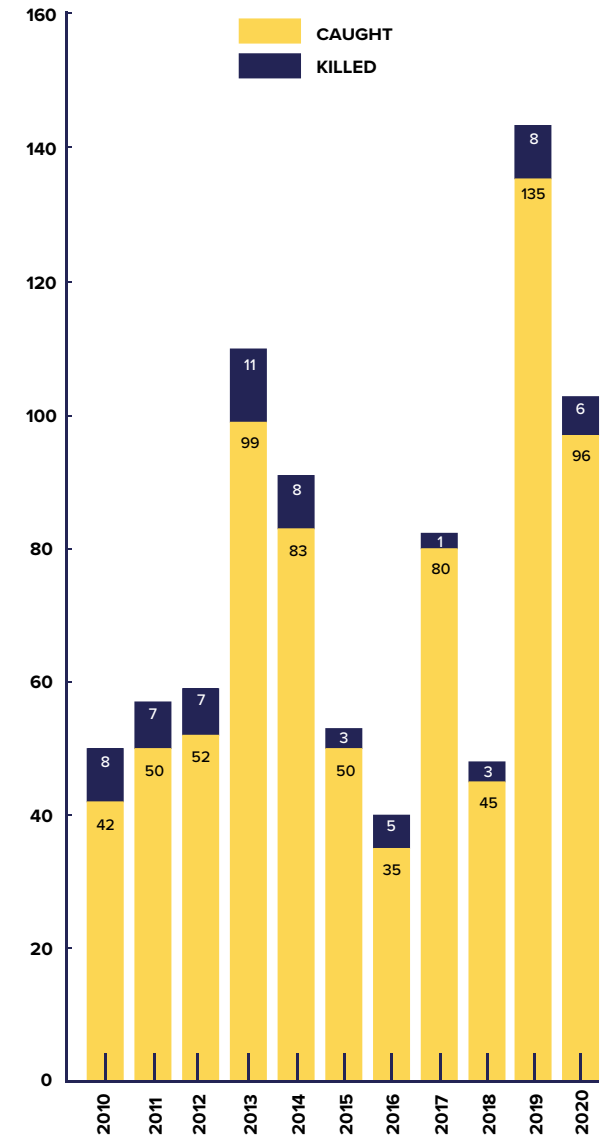

The 2019-2020 avalanche year started with snow in early October. There were few avalanches until the end of November, but snow in December brought the settled snowpack over the long-term average. Avalanches slowly grew larger and we experienced our first avalanche death when a backcountry skier was killed near Cameron Pass. By January, we had a variety of weak layers in the snowpack and fairly consistent snowfall produced a set of avalanche cycles. Between January 18 and January 25, 11 people were caught in avalanches and an ice climber was killed near Ouray. The next fatal accident came in early February when three motorized snowbikers were caught in a slide north of Vail. Two of them were killed.

# BY THE NUMBERS // AVALANCHES & ACCIDENTS

The CAIC recorded data on more than **3896** avalanches. There were **96** people caught in **85** separate avalanches. Of those caught, **6** were killed. The CAIC published **20** detailed accident reports.

# SNOWFALL PATTERNS//STATEWIDE SEASONAL SNOWFALL

The 2019/2020 total seasonal snowfall was near or above the long-term average in most parts of the state for most of the season. The season started early, with above-average snowfall in October and early November. Many sites fell below their average in late November during a three week dry spell, but rebounded close to the long-term average by December as snowfall returned before Thanksgiving. Continuous light snowfall continued through