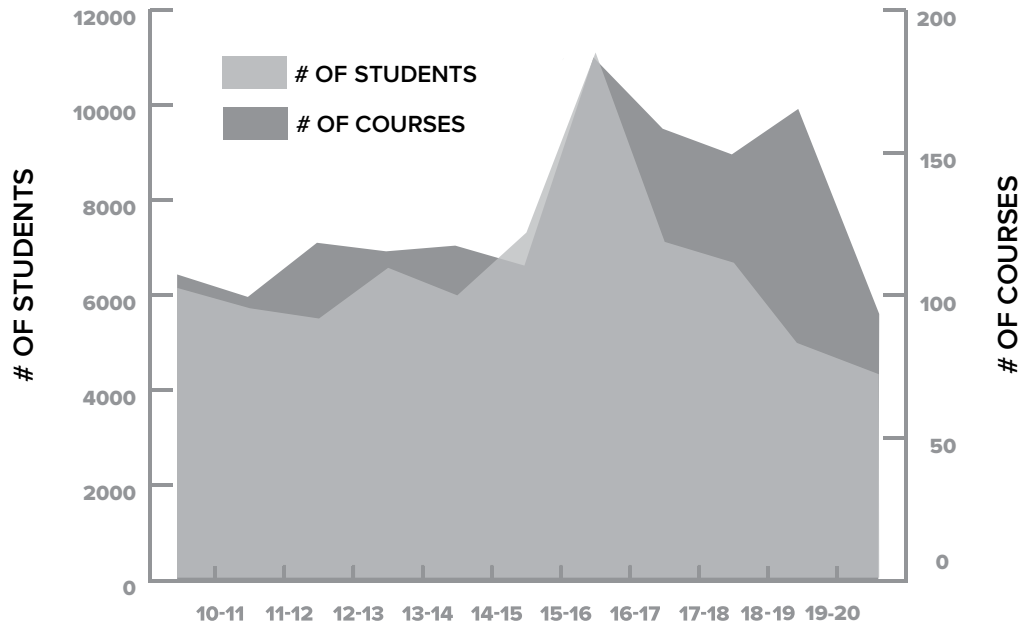

EDUCATION COURSES//ATTENDANCE & EVENTS

YEAR OVER YEAR

COURSE BREAKDOWN

69
COURSES

2699
STUDENTS

**OTHER
EDUCATION
COURSES**

95
COURSES

4182
STUDENTS

OTHER EDUCATION COURSES INCLUDE:

- Colorado Snow and Avalanche Workshop
- Non-motorized awareness programs
- Snowmobile awareness programs
- Workplace safety awareness programs
- Mountain Weather Forecasting seminars
- Ski Patrol in-house training
- Rescue clinics
- Training for Government and Search & Rescue groups
- Colorado Backcountry Avalanche Workshop

*Many 19-20 courses were canceled due to the COVID-19 pandemic