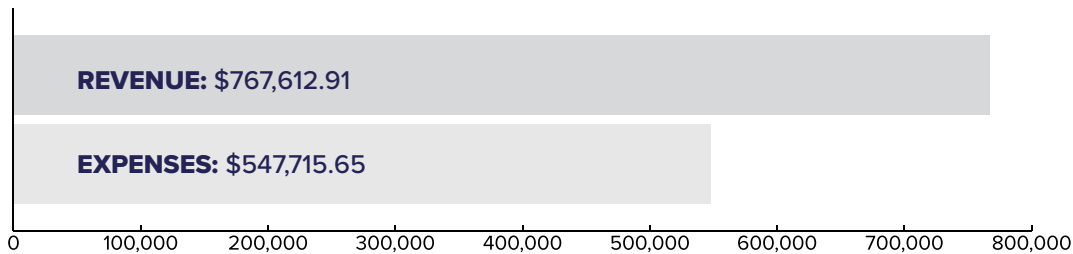

REVENUE & EXPENSES