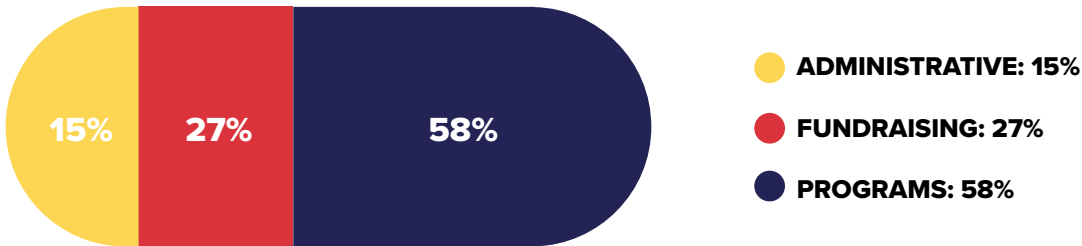

FINANCIAL BREAKDOWN // FRIENDS OF CAIC

EXPENSE BREAKDOWN BY CLASS