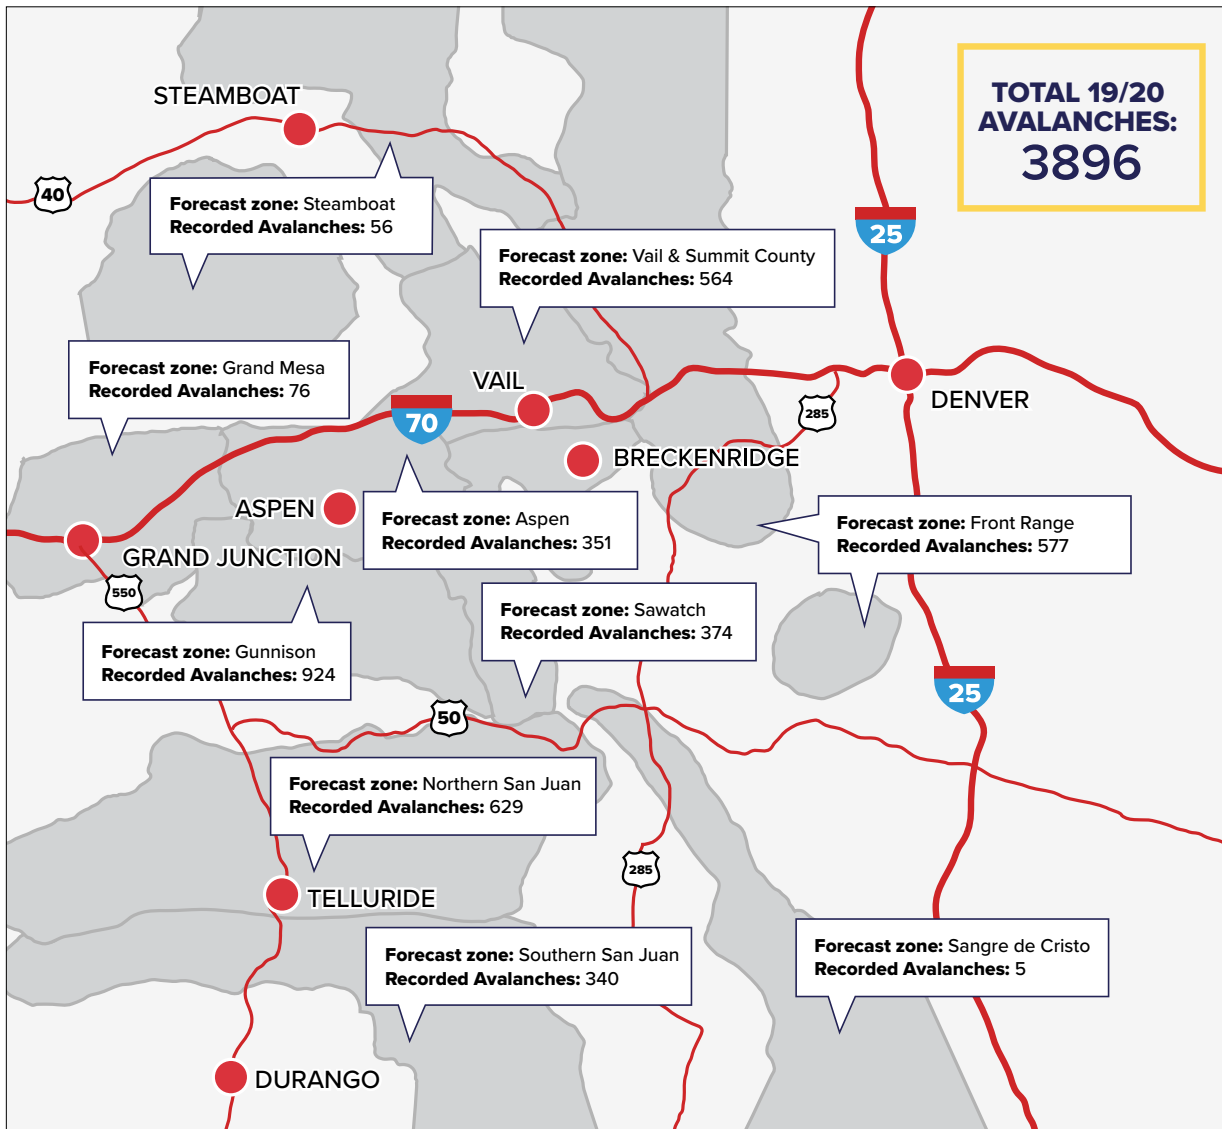

BY THE NUMBERS // AVALANCHES & ACCIDENTS

The CAIC recorded data on more than **3896** avalanches. There were **96** people caught in **85** separate avalanches. Of those caught, **6** were killed. The CAIC published **20** detailed accident reports.

SNOWFALL PATTERNS//STATEWIDE SEASONAL SNOWFALL

The 2019/2020 total seasonal snowfall was near or above the long-term average in most parts of the state for most of the season. The season started early, with above-average snowfall in October and early November. Many sites fell below their average in late November during a three week dry spell, but rebounded close to the long-term average by December as snowfall returned before Thanksgiving. Continuous light snowfall continued through

January and February, though February included a couple intense storms in the first two weeks of the month. Statewide snowpack stayed near long-term average through April, peaking at 103% of 30-year median peak snow water equivalent on April 4. The snowfall data in the table below is incomplete. Many ski areas stopped measuring snowfall after their closures due to Covid 19.

LOCATION	SNOWFALL IN INCHES							% OF AVG
	NOV.	DEC.	JAN.	FEB.	MAR.	APR.	TOTAL	
ARAPAHOE BASIN	17	42	39	71	-	-	135	61%
BEAVER CREEK	51	42	51	70	17	-	199	82%
BERTHOUD PASS	18	57	58	60	36	53	282	95%
BRECKENRIDGE	23	70	64	128	13	-	298	89%
COPPER MOUNTAIN	13	41	35	95	10	-	158	69%
KEYSTONE (NORTH PEAK)	18	48	44	64	42	12	184	97%
LOVELAND BASIN	27	61	51	91	50	55	295	97%
STEAMBOAT	22	54	84	85	13	-	195	77%
VAIL	26	51	64	91	42	47	276	101%
WINTER PARK	40	66	70	89	45	28	338	114%
ASPEN HIGHLANDS	24	44	35	34	35	-	134	98%
ASPEN MOUNTAIN	25	43	38	35	14	-	122	93%
GOTHIC	18	45	30	32	58	25	188	67%
MCCLURE PASS	25	45	51	46	34	10	211	92%
MONARCH MOUNTAIN SKI AREA	49	70	47	42	9	-	178	86%
RED MOUNTAIN PASS	48	66	51	49	57	24	295	98%
TELLURIDE	41	60	50	30	56	-	220	92%
WOLF CREEK SKI AREA	61	114	43	35	69	-	301	103%
MONUMENT PASS	35	51	45	26	26	15	198	86%
COAL BANK PASS	49	80	37	20	61	9	256	92%
MOLAS PASS	43	67	34	30	56	13	243	97%