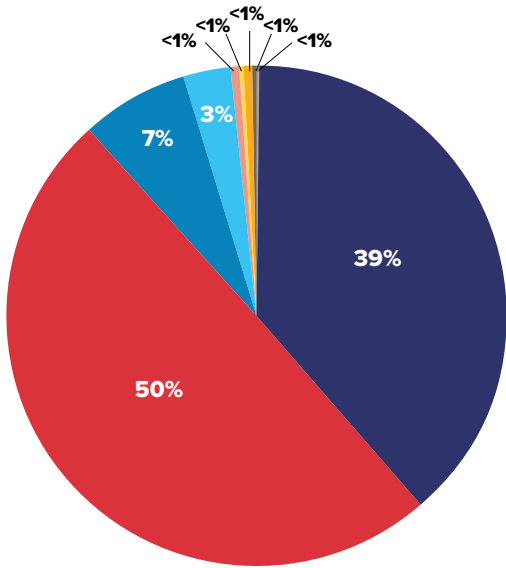

FY20 CAIC REVENUE

Severance Tax.....	$690,514
CDOT Intergovernmental Agreement	$883,128
Friends of CAIC.....	$125,000
United States Forest Service.....	$50,000
Colorado Ski Country USA	$10,000
Interest Income	$8,030
Education Programs	$7,712
Snowmobile Fund	$2,000
Other Private Sector Donations	$1,800
Total Revenue	$1,776,384

FY20 CAIC EXPENDITURES

Personnel Services	$1,356,605.37
Vehicles.....	$107,860.36
Leases	$15,075.80
Telecommunications and Utilities	$41,078.99
Cost of Goods and Services.....	$41,174.89
Travel Expenses.....	$29,016.37
Total Administrative Costs	$176,698.28
Total Expenditures.....	$1,767,510.06