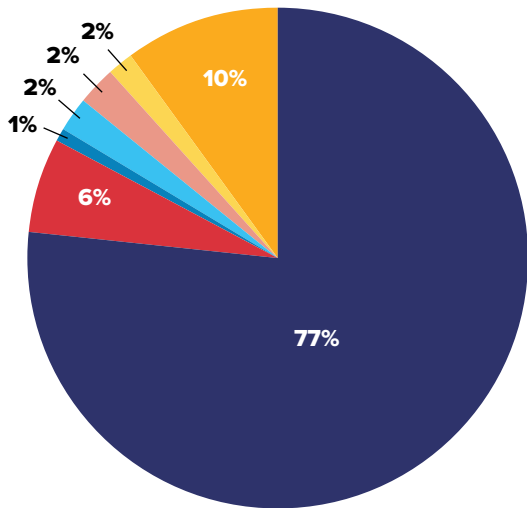

FY20 CAIC REVENUE

Severance Tax.....	$690,514
CDOT Intergovernmental Agreement	$883,128
Friends of CAIC.....	$125,000
United States Forest Service.....	$50,000
Colorado Ski Country USA	$10,000
Interest Income	$8,030
Education Programs	$7,712
Snowmobile Fund	$2,000
Other Private Sector Donations	$1,800
Total Revenue	$1,776,384